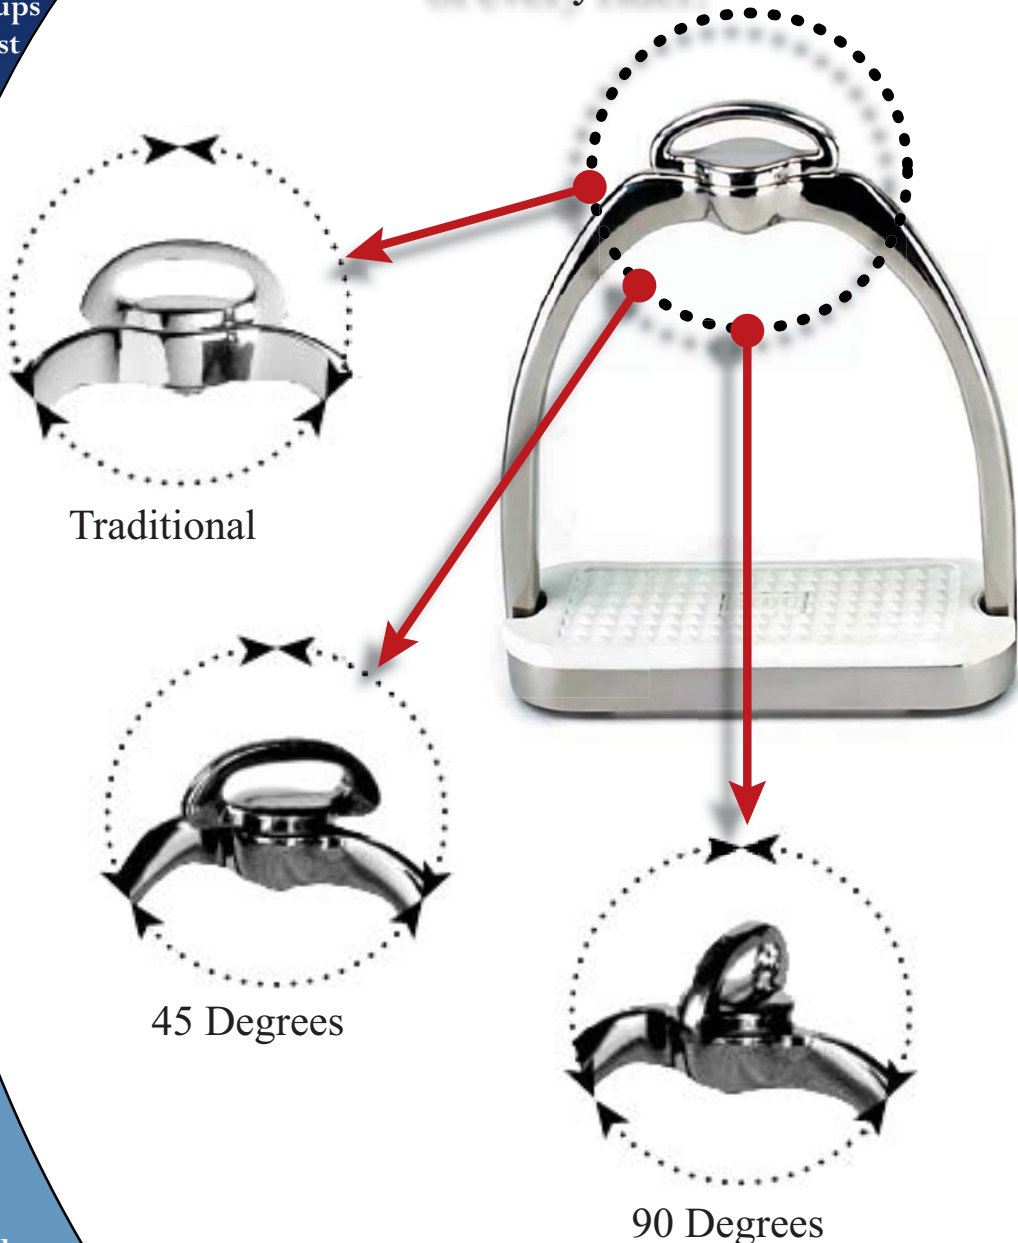

## INNOVATIVE

Patented adjustable top can be preset to any of three stirrup positions: Traditional, 45° or 90°. You can customize your stirrups to the setting that best suits you, your horse and your riding application.

## SAFETY

The open stirrup angles greatly reduce the danger of being hung up and seriously injured.

## VESATILE

Each model comes with the patented, adjustable top. The MDC Comfort Stirrup® has a traditional solid foot plate, while the MDC Ultimate Stirrup® has a rubber protected hinged bottom.

The MDC Intelligent Stirrups™ provide a patented top which can be adjusted to suit the individual requirements of every rider.